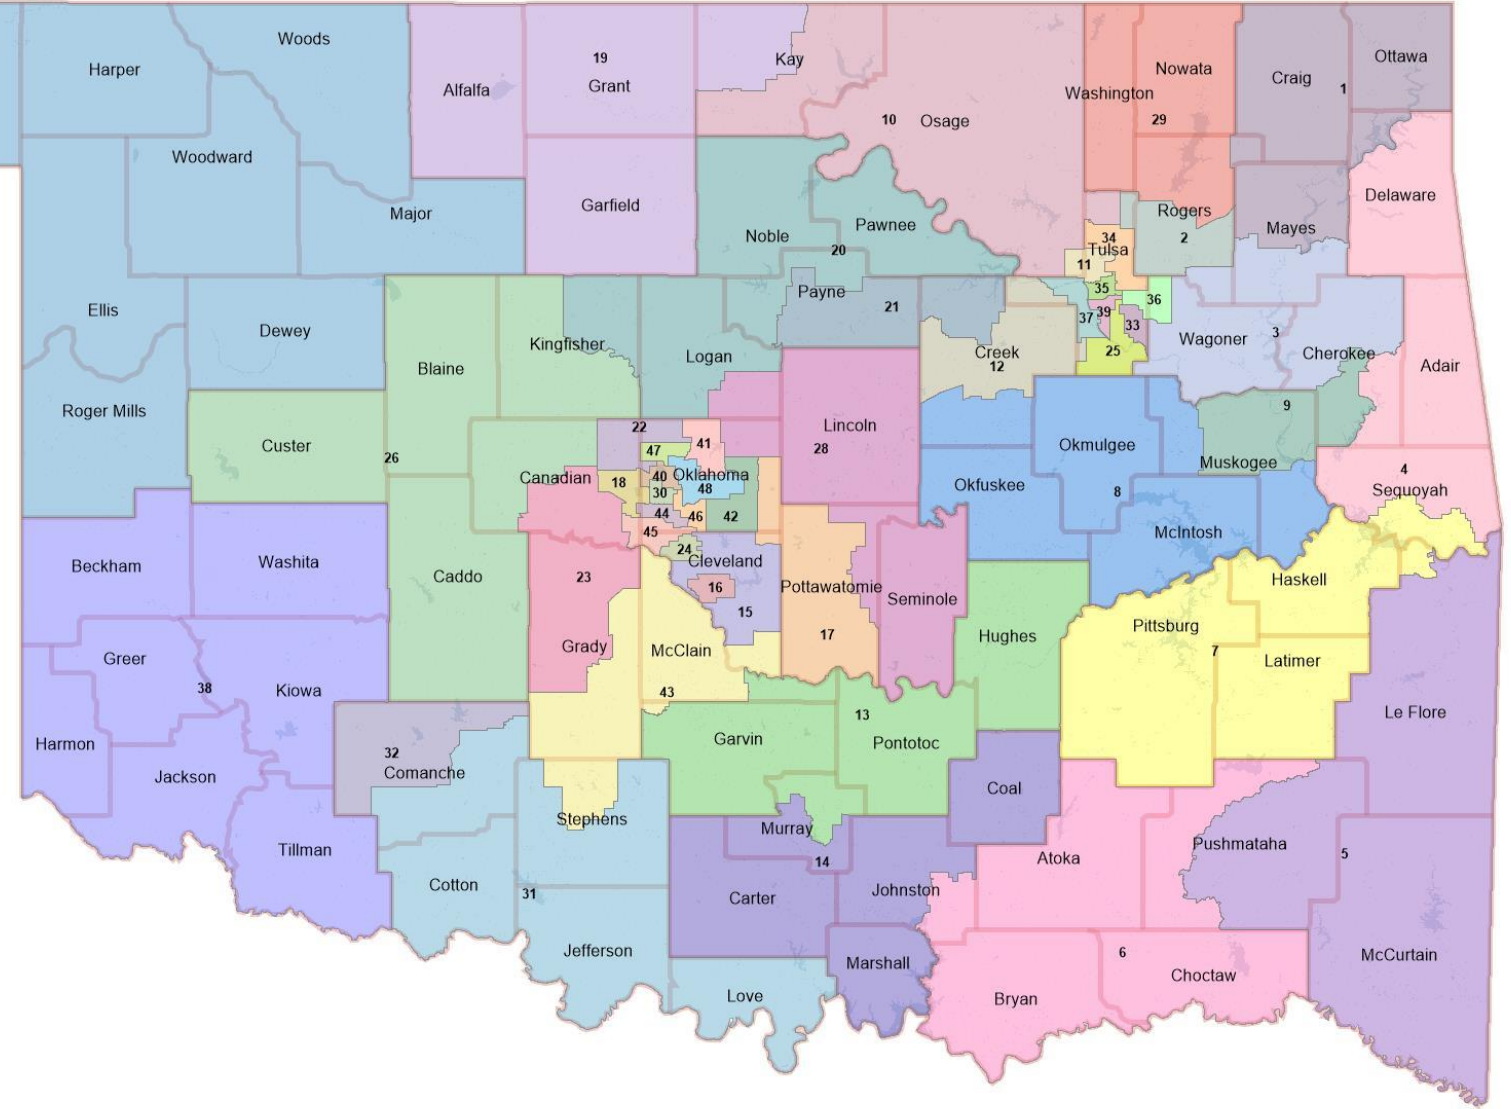

Oklahoma County

Tulsa County

# Oklahoma State Senate Proposed Districts

©2021 CALIPER