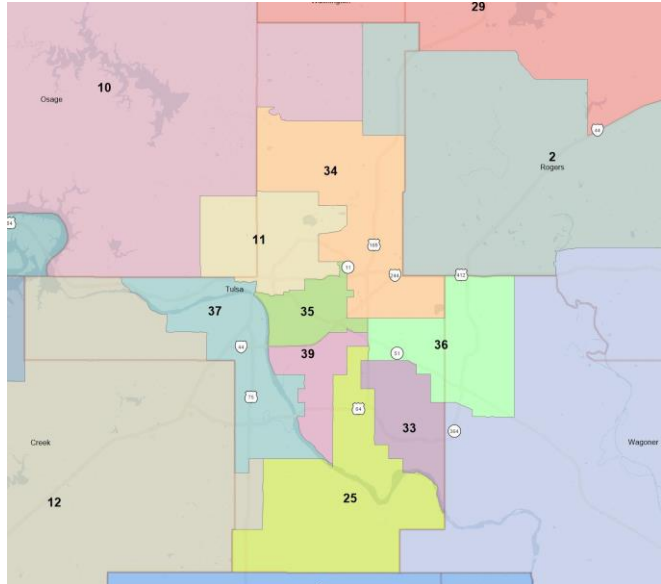

Oklahoma County

Tulsa County

# Oklahoma State Senate Proposed Districts

©2021 CALIPER